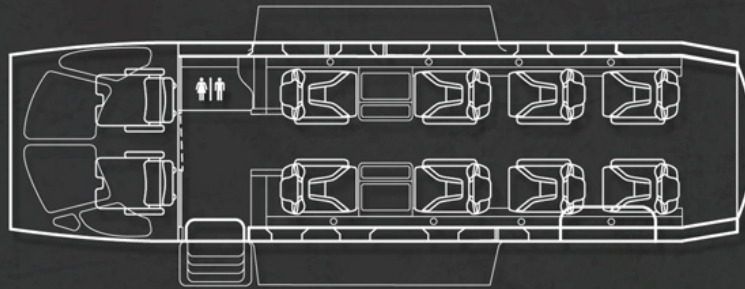

LATITUDE 33°

2020 PILATUS PC-12 NGX N95FM

Experience the ultimate in private aviation services.

Max Range
1,803 NM

Cruising Speed
334 MPH

Max Seating
8