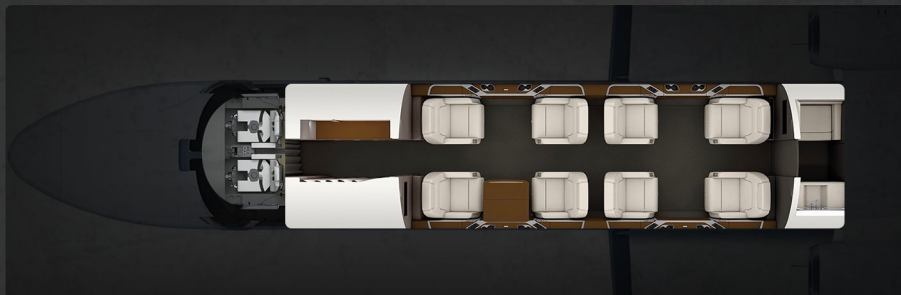

LATITUDE 33°

2009 BOMBARDIER CHALLENGER 300 N423JG

Experience the ultimate in private aviation services.

Max Range
2,925 NM

Cruising Speed
548 MPH

Max Seating
8