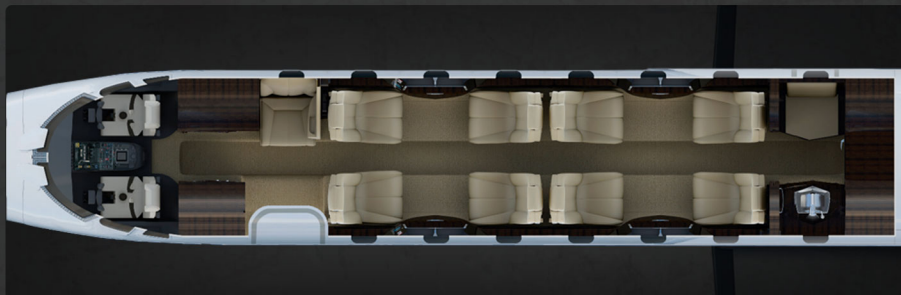

LATITUDE 33°

2016 CESSNA CITATION SOVEREIGN+ N45AY

Experience the ultimate in private aviation services.

Max Range
3,200 NM

Cruising Speed
529 MPH

Max Seating
9

WiFi
Available