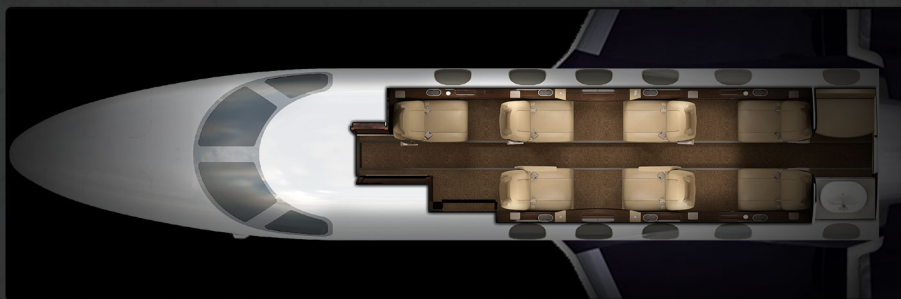

# LATITUDE 33°

## 2011 EMBRAER PHENOM 300 N312FL

Experience the ultimate in private aviation services.

  
Max Range  
1,971 NM

  
Cruising Speed  
518 MPH

  
Max Seating  
7

  
Free  
WiFi