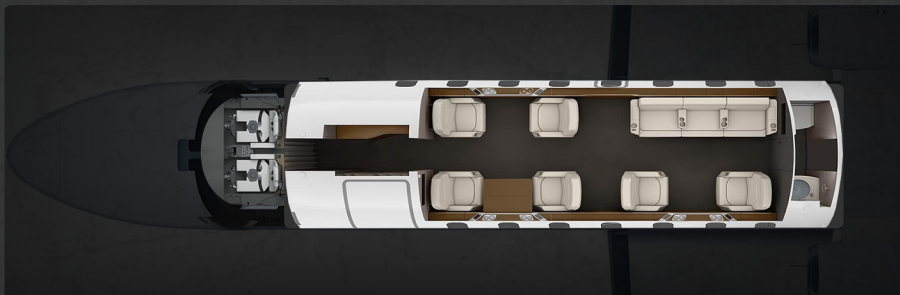

LATITUDE 33°

2011 BOMBARDIER CHALLENGER 605 N605CE

Experience the ultimate in private aviation services.

Max Range
4,000 NM

Cruising Speed
529 MPH

Max Seating
9

Free
WiFi