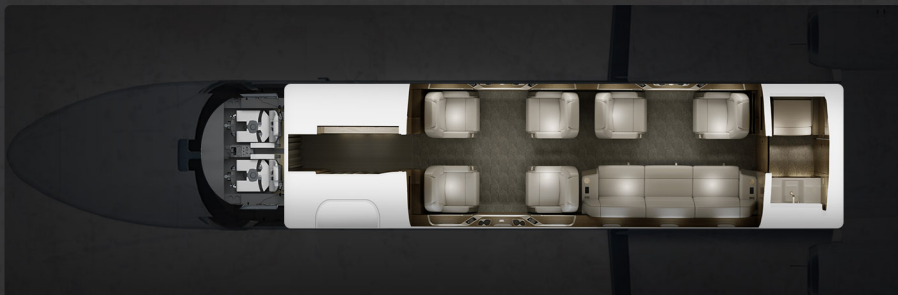

LATITUDE 33°

2018 BOMBARDIER CHALLENGER 350 N350HH

Experience the ultimate in private aviation services.

Max Range
3,200 NM

Cruising Speed
548 MPH

Max Seating
9

Free
WiFi