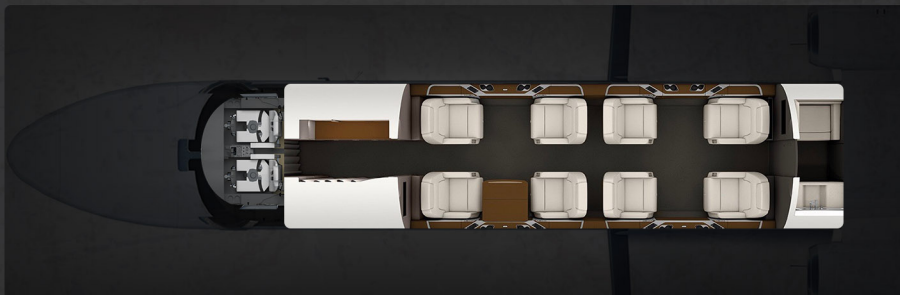

LATITUDE 33°

2004 BOMBARDIER CHALLENGER 300

N286JR

2010 Refurbishment

Experience the ultimate in private aviation services.

Max Range
2,925 NM

Cruising Speed
548 MPH

Max Seating
8